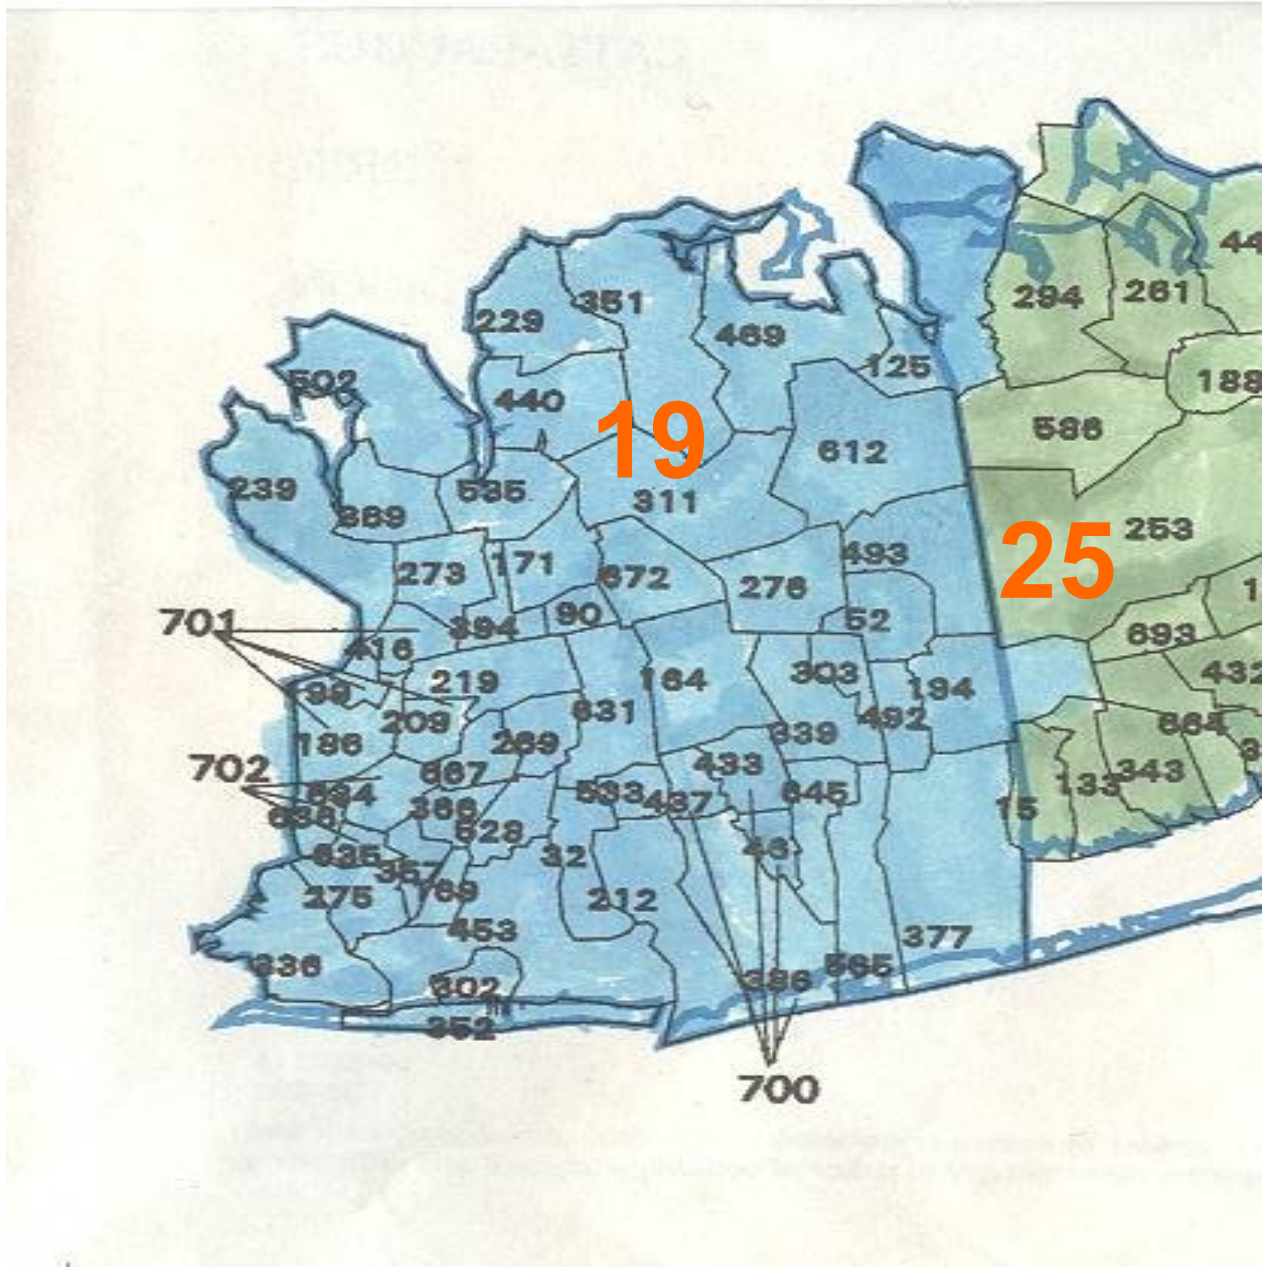

NASSAU COUNTY CHAPTER (19)
(PLEASE SEE NEXT PAGE FOR SCHOOLS SERVICED)

BORDERING CHAPTERS:

25. WESTERN SUFFOLK

NASSAU COUNTY CHAPTER (19)

SCHOOLS SERVICED:

1. BALDWIN	32	33. LONGBEACH	352
2. BELLMORE.....	46	34. LYNBROOK	357
3. BELLMORE MERRICK	700	35. Mac ARTHUR	339
4. BETHPAGE	52	36. MALVERNE	366
5. CALHOUN	386	37. MANHASSET	369
6. CARLE PLACE.....	90	38. MASSAPEQUA	377
7. CLARK	164	39. MEPHAM	46
8. COLD SPRING HARBOR.....	125	40. MINEOLA	394
9. EAST MEADOW	164	41. NEW HYDE PARK MEMORIAL	416
10. EAST ROCKAWAY	169	42. NORTH BELLMORE	433
11. EAST WILLISTON	171	43. NORTH MERRICK	437
12. ELMONT MEMORIAL.....	186	44. NORTH SHORE	440
13. FARMINGDALE	194	45. OCEANSIDE	453
14. FLORAL PARK MEMORIAL	199	46. OYSTER BAY	469
16. FREEPORT	212	47. PLAINEDGE	492
17. GARDEN CITY	219	48. PLAINVIEW	493
18. GLEN COVE	229	49. PORT WASHINGTON	502
19. GREAT NECK NORTH	239	50. ROCKVILLE CENTER	528
20. GREAT NECK SOUTH	239	51. ROSSEVELT	533
21. HEMPSTEAD	269	52. ROSLYN	535
22. HERRICKS	273	53. SEAFORD	565
23. HEWLETT - WOODMORE	275	54. SEWANNAKA	701
24. HICKSVILLE	276	55. SOUTH SIDE	528
25. ISLAND PARKS	302	56. SYOSSET	612
26. ISLAND TREE	303	57. UNIONDALE	631
27. JERICHO	311	58. VALLEY STREAM CENTRAL	702
28. KENNEDY - BELLMORE	46	59. VALLEY STREAM NORTH	635
29. KENNEDY PLAINVIEW	493	60. VALLEY STREAM SOUTH	636
30. LAWRENCE	336	61. WANTAGH	645
31. LEVITTOWN DIVISION AVENUE ...	339	62. WESTBURY	672
32. LOCUST VALLEY	351	63. WEST HEMPSTEAD	667

CHARMINADE
H.F. CAREY
FRIENDS ACADEMY
THE GREENVALE SCHOOL
HOLY TRINITY
KELLENBERG MEMORIAL
L.I. LUTHERAN
OUR LADY OF MERCY ACADEMY
ST. DOMINIC
ST. MARY'S
ST. PAUL'S
WHEATLY